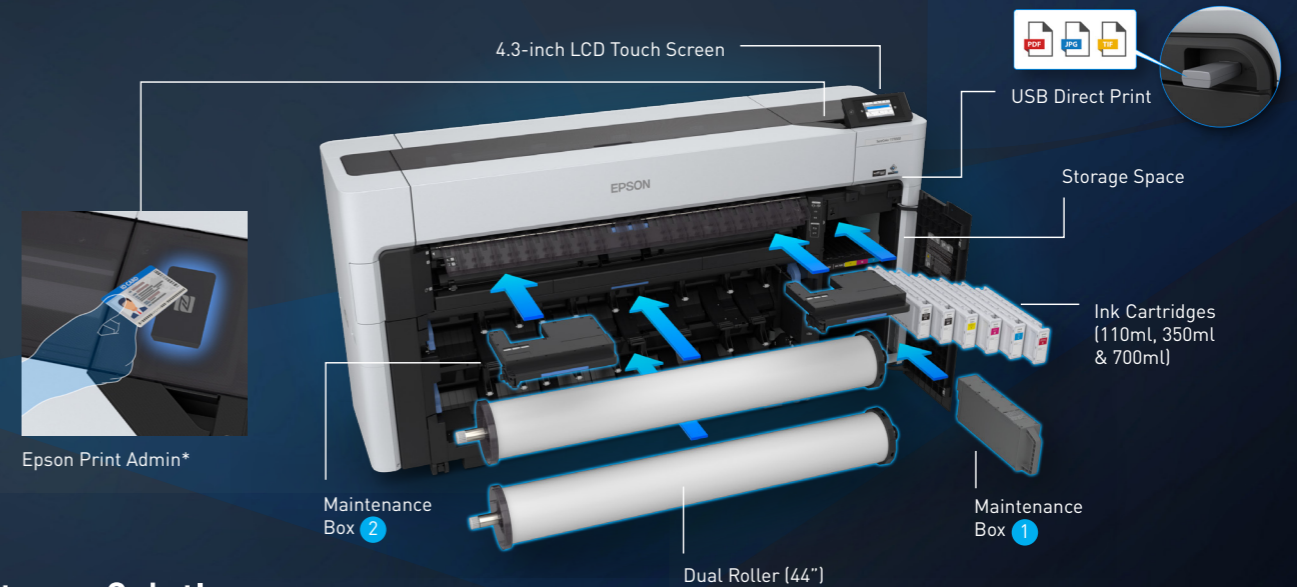

Ease-Of-Use Features

Full Frontal Operation Design

With intuitive front loading, the SC-T7730D improves convenience for operators with an innovative full frontal operation design. For non-stop productivity and increased efficiency, operational downtime is reduced with high-capacity ink cartridges, storage space for consumables, and dual rollers. Operators can easily check printer status on the 4.3" LCD touch screen, and print directly from USB storage devices.