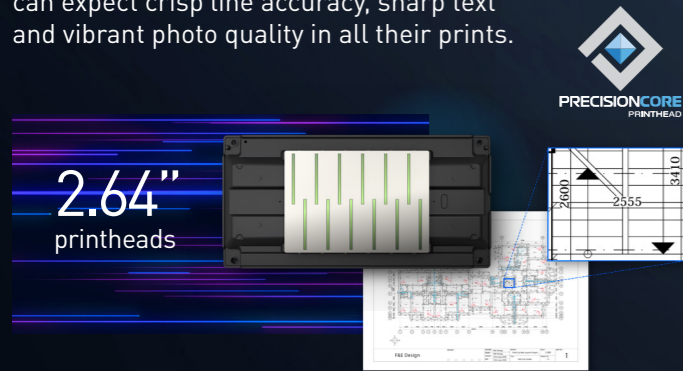

LARGE FORMAT TECHNICAL PRINTER SURECOLOR SC-T7730D

T
SERIES

Even when the tiniest details matter, you can trust the SureColor SC-T7730D technical printer to help your businesses deliver remarkable results in every print. Achieving outstanding accuracy even for the finest lines with PrecisionCore printhead technology and an all-new chassis design, the printer also uses a range of top-class technology such as Variable Size Dot Technology to deliver vibrant, crisp prints at fast print speeds.

Precise, Accurate And Compact

PrecisionCore Micro TFP Printhead

Now with the larger-sized 2.64" printheads, the Epson SC-T7730D deliver increased productivity with faster speed in industry-leading precise droplet formation. Using the variable-sized droplets technology, businesses can expect crisp line accuracy, sharp text and vibrant photo quality in all their prints.