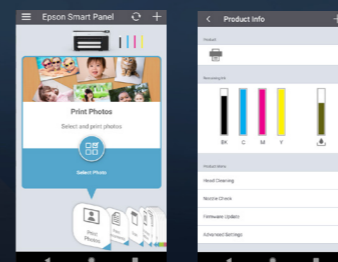

Epson Smart Panel

Make the most out of your Epson SC-T7730D with the Epson Smart Panel app. Transform your iOS® and Android™ mobile devices into an intuitive control centre. Operators can conveniently set up, monitor, print, and scan on Epson printers. With a variety of configuration features, you can customise the app into an all-in-one management app according to your needs.